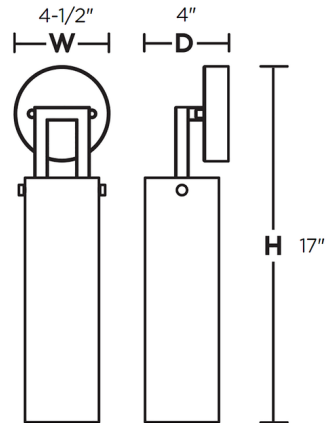

Shown in satin nickel / clear

Specifications

COLOR	Clear
BODY FINISH	Satin Nickel
WATTAGE	7W
DIMMER	Standard 120V
DIMENSIONS	4.5"W x 17"H x 4"D
BULB NOT INCLUDED	1 x Edison Tube/Medium (E26)/7W/120V LED
COUNTRY OF ORIGIN	Viet Nam