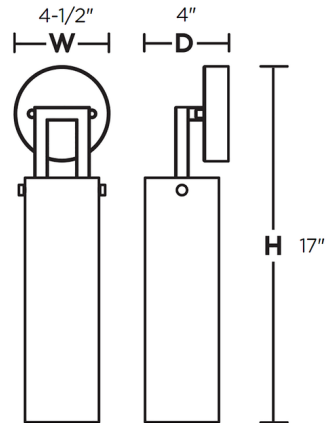

Lightology

lightology.com
866-954-4489
06-04-26

Project: _____

Company: _____

Location: _____ Fixture Type: _____

SPEC #: **AFX1377286**

Approved On: _____ Approved By: _____

Houston Wall Sconce

By AFX

Description

The Houston Wall Sconce elegantly combines elements of minimalism and industrial design. The simple, clean lines are highlighted by the soft glow from a decorative bulb. Ideal for powder rooms, hallways, or anywhere soft illumination is needed.

Shown in satin nickel / clear

Specifications

COLOR	Clear
BODY FINISH	Satin Nickel
WATTAGE	7W
DIMMER	Standard 120V
DIMENSIONS	4.5"W x 17"H x 4"D
BULB NOT INCLUDED	1 x Edison Tube/Medium (E26)/7W/120V LED
COUNTRY OF ORIGIN	Viet Nam

CLICK TO VIEW PRODUCT

Notes: