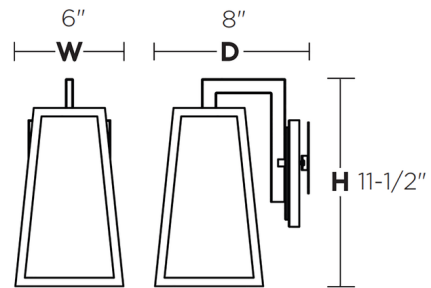

Shown in black / clear

Specifications

COLOR	Clear
BODY FINISH	Black
WATTAGE	7W
DIMMER	Standard 120V
DIMENSIONS	6.5"W x 12"H x 8"D
BULB NOT INCLUDED	1 x Edison ST-Shape/Medium (E26)/7W/120V LED
COUNTRY OF ORIGIN	Viet Nam