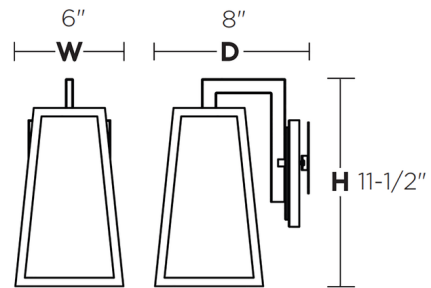

Specifications

COLOR	Clear
BODY FINISH	Black
WATTAGE	7W
DIMMER	Standard 120V
DIMENSIONS	6.5"W x 12"H x 8"D
BULB NOT INCLUDED	1 x Edison ST-Shape/Medium (E26)/7W/120V LED
COUNTRY OF ORIGIN	Viet Nam

CLICK TO VIEW PRODUCT

Notes: