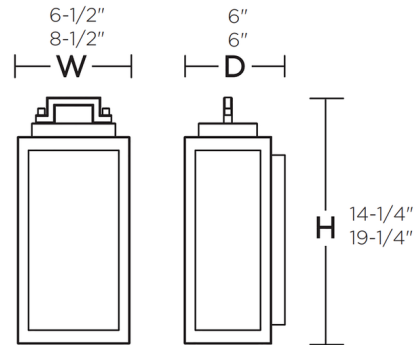

Shown in black / clear

Specifications

COLOR	Clear
BODY FINISH	Black
WATTAGE	7W
DIMMER	Standard 120V
DIMENSIONS	6.5"W x 14.2"H x 5.83"D
BULB NOT INCLUDED	1 x T10/Medium (E26)/7W/120V LED
COUNTRY OF ORIGIN	Viet Nam