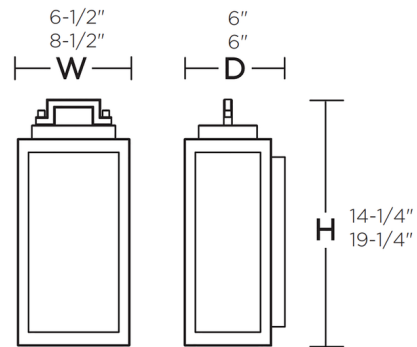

Shown in black / clear

Specifications

COLOR	Clear
BODY FINISH	Black
WATTAGE	7W
DIMMER	Standard 120V
DIMENSIONS	6.5"W x 14.2"H x 5.83"D
BULB NOT INCLUDED	1 x T10/Medium (E26)/7W/120V LED
COUNTRY OF ORIGIN	Viet Nam