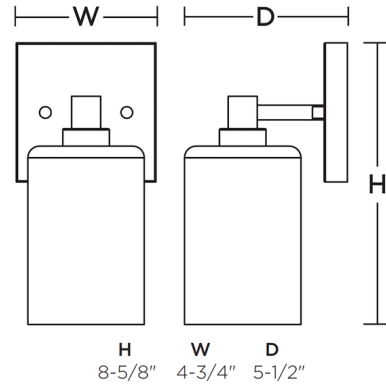

Shown in satin nickel / white

Specifications

COLOR	White
BODY FINISH	Satin Nickel
WATTAGE	9W
DIMMER	Standard 120V
DIMENSIONS	5.5"W x 8.63"H x 4.75"D
BULB NOT INCLUDED	1 x A19/Medium (E26)/9W/120V LED
COUNTRY OF ORIGIN	Viet Nam