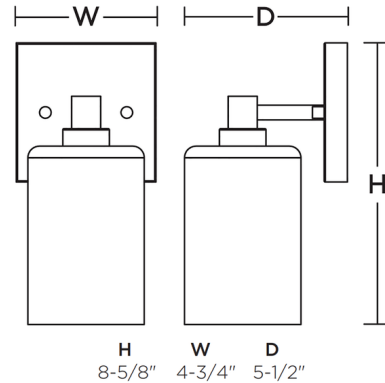

Shown in satin nickel / white

Specifications

COLOR	White
BODY FINISH	Satin Nickel
WATTAGE	9W
DIMMER	Standard 120V
DIMENSIONS	5.5"W x 8.63"H x 4.75"D
BULB NOT INCLUDED	1 x A19/Medium (E26)/9W/120V LED
COUNTRY OF ORIGIN	Viet Nam