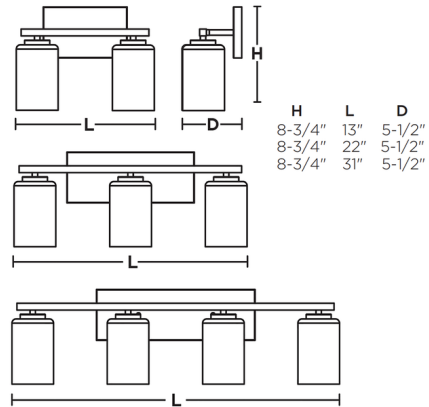

Shown in satin nickel / white

Specifications

COLOR White
 BODY FINISH Satin Nickel
 WATTAGE 18W
 DIMMER Standard 120V
 DIMENSIONS 13"W x 8.75"H x 5.5"D
 BULB NOT INCLUDED 2 x A19/Medium (E26)/9W/120V LED
 COUNTRY OF ORIGIN Viet Nam