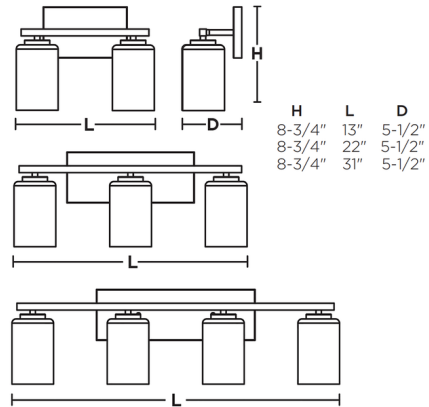

Shown in satin nickel / white

Specifications

COLOR	White
BODY FINISH	Satin Nickel
WATTAGE	18W
DIMMER	Standard 120V
DIMENSIONS	13"W x 8.75"H x 5.5"D
BULB NOT INCLUDED	2 x A19/Medium (E26)/9W/120V LED
COUNTRY OF ORIGIN	Viet Nam