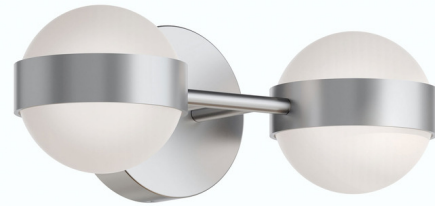

Lightology

lightology.com
866-954-4489
06-18-26

Project: _____

Company: _____

Location: _____ Fixture Type: _____

SPEC #: **AFX1377308**

Approved On: _____ Approved By: _____

Verona Color-Select Bathroom Vanity Light By AFX

Description

The Verona bathroom vanity light is a sleek and beautiful update to Hollywood bulb mirror lights. The banded globe design adds subtle, modern glamour perfect for any bathroom. LED Color selectable options include 2700K, 3000K, 3500K, 4000K, and 5000K. TRIAC and ELV dimming at 120V and 0-10V dimming at 277V.

Specifications

COLOR White
 BODY FINISH Satin Nickel
 WATTAGE 20W
 DIMMER Low Voltage Electronic
 DIMENSIONS 14"W x 5"H x 6.75"D
 INTEGRATED LED MODULE 2 x LED/10W/120-277V LED
 COUNTRY OF ORIGIN China

Technical Information

LAMP LIFE 50000 hours
 COLOR RENDERING 90 CRI
 LAMP COLOR CCT Select
 LUMENS/WATT 150.00
 LUMINOUS FLUX 1500 lumens

Shown in satin nickel / white

CLICK TO VIEW PRODUCT

Notes: