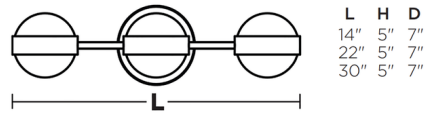

Lightology

lightology.com
866-954-4489
04-25-26

Project: _____

Company: _____

Location: _____ Fixture Type: _____

SPEC #: **AFX1377308**

Approved On: _____ Approved By: _____

Verona Color-Select Bathroom Vanity Light By AFX

Description

The Verona bathroom vanity light is a sleek and beautiful update to Hollywood bulb mirror lights. The banded globe design adds subtle, modern glamour perfect for any bathroom. LED Color selectable options include 2700K, 3000K, 3500K, 4000K, and 5000K. TRIAC and ELV dimming at 120V and 0-10V dimming at 277V.

Specifications

COLOR	White
BODY FINISH	Satin Nickel
WATTAGE	20W
DIMMER	Low Voltage Electronic
DIMENSIONS	14"W x 5"H x 6.75"D
INTEGRATED LED MODULE	2 x LED/10W/120-277V LED
COUNTRY OF ORIGIN	China

Technical Information

LAMP LIFE	50000 hours
COLOR RENDERING	90 CRI
LAMP COLOR	CCT Select
LUMENS/WATT	150.00
LUMINOUS FLUX	1500 lumens

Shown in satin nickel / white

CLICK TO VIEW PRODUCT

Notes: