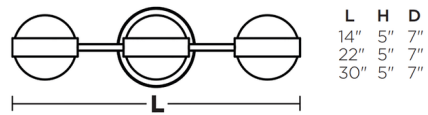

Lightology

lightology.com
866-954-4489
06-18-26

Project: _____

Company: _____

Location: _____ Fixture Type: _____

SPEC #: **AFX1377308**

Approved On: _____ Approved By: _____

Verona Color-Select Bathroom Vanity Light By AFX

Description

The Verona bathroom vanity light is a sleek and beautiful update to Hollywood bulb mirror lights. The banded globe design adds subtle, modern glamour perfect for any bathroom. LED Color selectable options include 2700K, 3000K, 3500K, 4000K, and 5000K. TRIAC and ELV dimming at 120V and 0-10V dimming at 277V.

Specifications

COLOR . . . . . White
BODY FINISH . . . . . Satin Nickel
WATTAGE 20W
DIMMER . . . . . Low Voltage Electronic
DIMENSIONS . . . . . 14"W x 5"H x 6.75"D
INTEGRATED LED MODULE . . . . . 2 x LED/10W/120-277V LED
COUNTRY OF ORIGIN . . . . . China

Technical Information

LAMP LIFE . . . . . 50000 hours
COLOR RENDERING . . . . . 90 CRI
LAMP COLOR . . . . . CCT Select
LUMENS/WATT 150.00
LUMINOUS FLUX . . . . . 1500 lumens

Shown in satin nickel / white

CLICK TO VIEW PRODUCT

Notes: