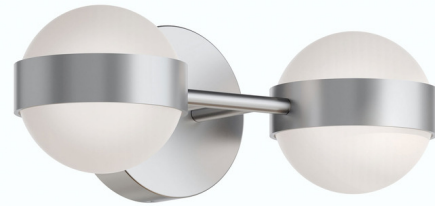

Lightology

lightology.com
866-954-4489
04-25-26

Project: _____

Company: _____

Location: _____ Fixture Type: _____

SPEC #: **AFX1377308**

Approved On: _____ Approved By: _____

Verona Color-Select Bathroom Vanity Light By AFX

Description

The Verona bathroom vanity light is a sleek and beautiful update to Hollywood bulb mirror lights. The banded globe design adds subtle, modern glamour perfect for any bathroom. LED Color selectable options include 2700K, 3000K, 3500K, 4000K, and 5000K. TRIAC and ELV dimming at 120V and 0-10V dimming at 277V.

Specifications

COLOR	White
BODY FINISH	Satin Nickel
WATTAGE	20W
DIMMER	Low Voltage Electronic
DIMENSIONS	14"W x 5"H x 6.75"D
INTEGRATED LED MODULE	2 x LED/10W/120-277V LED
COUNTRY OF ORIGIN	China

Technical Information

LAMP LIFE	50000 hours
COLOR RENDERING	90 CRI
LAMP COLOR	CCT Select
LUMENS/WATT	150.00
LUMINOUS FLUX	1500 lumens

Shown in satin nickel / white

CLICK TO VIEW PRODUCT

Notes: