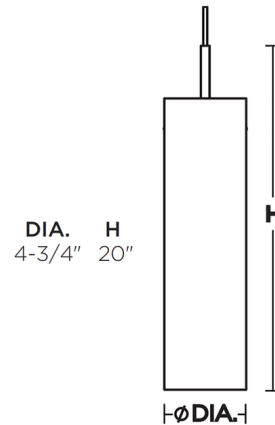

Shown in satin nickel / clear

Specifications

COLOR	Clear
BODY FINISH	Satin Nickel
WATTAGE	9W
DIMMER	Standard 120V
DIMENSIONS	4.7"W x 20"H
BULB NOT INCLUDED	1 x Edison Tube/Medium (E26)/9W/120V LED
COUNTRY OF ORIGIN	Viet Nam