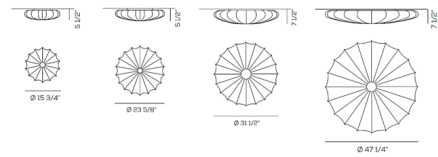

Description

The award-winning Muse Wall / Ceiling Light with integrated LED features an elastic silk shade stretched over a White varnished metal frame creating exciting color in any room. The removable and washable shade is available in a variety of cheerful prints and colors. Phase cut dimming. NOTE: All options available in 3000K and 3500K color temperature options. 15 Watt not available in 47.25 inch option. 30 Watt available in 31.5 and 47.25 inch options only.

Shown in white / multicolor

Specifications

COLOR Multicolor
 BODY FINISH White
 WATTAGE 30W
 DIMMER Low Voltage Electronic
 DIMENSIONS 47.25"W x 47.25"H x 7.5"D
 INTEGRATED LED MODULE 1 x LED/30W/120V LED
 COUNTRY OF ORIGIN Italy