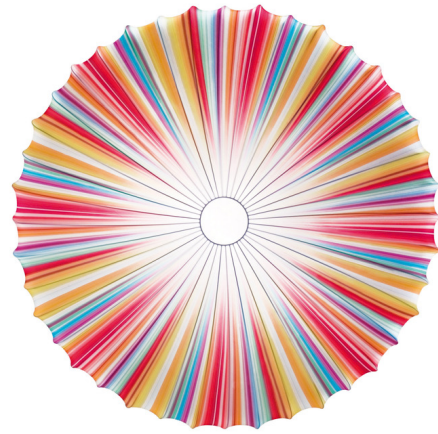

Description

The award-winning Muse Wall / Ceiling Light with integrated LED features an elastic silk shade stretched over a White varnished metal frame creating exciting color in any room. The removable and washable shade is available in a variety of cheerful prints and colors. Phase cut dimming. NOTE: All options available in 3000K and 3500K color temperature options. 15 Watt not available in 47.25 inch option. 30 Watt available in 31.5 and 47.25 inch options only.

Shown in white / multicolor

Specifications

COLOR Multicolor
 BODY FINISH White
 WATTAGE 30W
 DIMMER Low Voltage Electronic
 DIMENSIONS 47.25"W x 47.25"H x 7.5"D
 INTEGRATED LED MODULE 1 x LED/30W/120V LED
 COUNTRY OF ORIGIN Italy