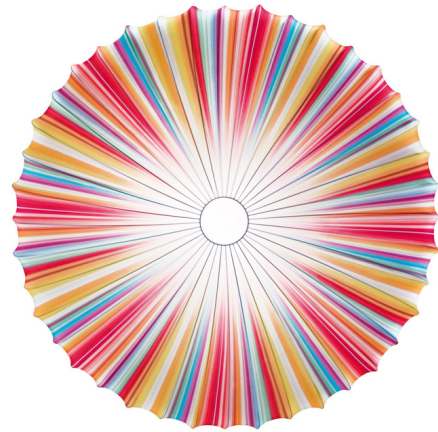

Description

The award-winning Muse Wall / Ceiling Light with integrated LED features an elastic silk shade stretched over a White varnished metal frame creating exciting color in any room. The removable and washable shade is available in a variety of cheerful prints and colors. Phase cut dimming. NOTE: All options available in 3000K and 3500K color temperature options. 15 Watt not available in 47.25 inch option. 30 Watt available in 31.5 and 47.25 inch options only.

Shown in white / multicolor

Specifications

COLOR Multicolor
 BODY FINISH White
 WATTAGE 30W
 DIMMER Low Voltage Electronic
 DIMENSIONS 47.25"W x 47.25"H x 7.5"D
 INTEGRATED LED MODULE 1 x LED/30W/120V LED
 COUNTRY OF ORIGIN Italy