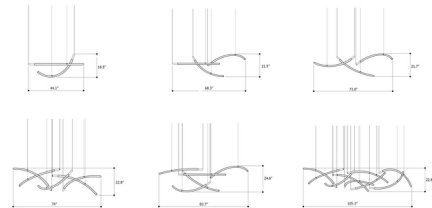

CLICK TO VIEW PRODUCT

Notes: