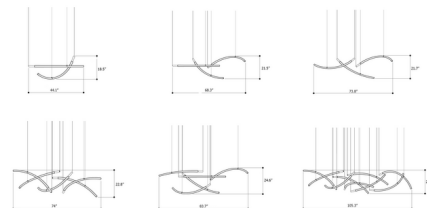

CLICK TO VIEW PRODUCT

Notes: