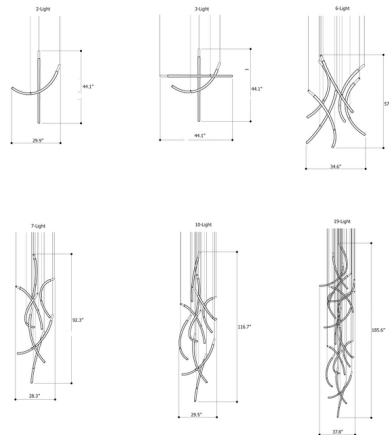

CLICK TO VIEW PRODUCT

Notes: