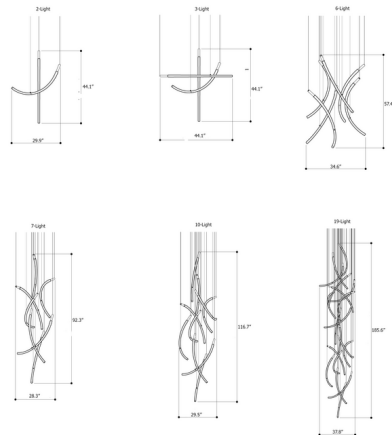

CLICK TO VIEW PRODUCT

Notes: