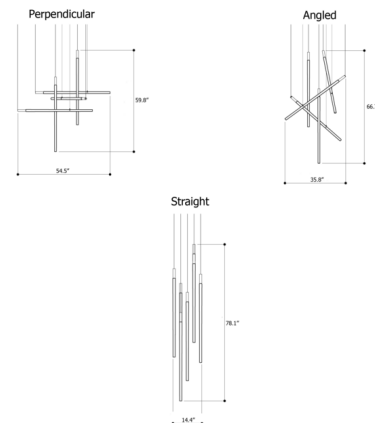

CLICK TO VIEW PRODUCT

Notes: