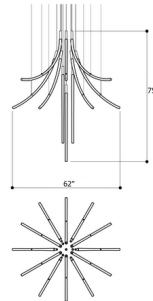

CLICK TO VIEW PRODUCT

Notes: