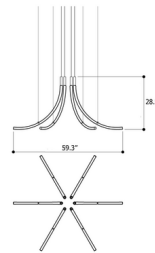

CLICK TO VIEW PRODUCT

Notes: