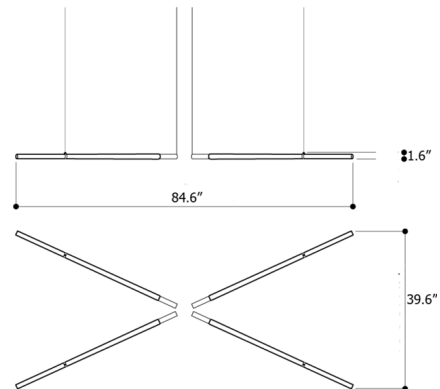

Shown in brushed silver / clear