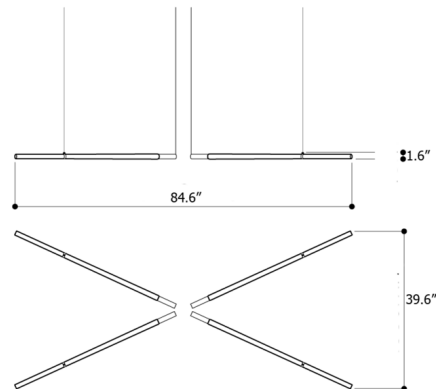

Shown in brushed silver / clear