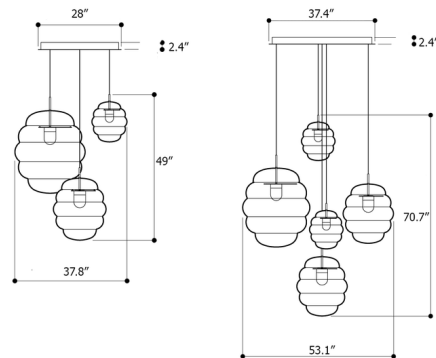

CLICK TO VIEW PRODUCT

Notes: