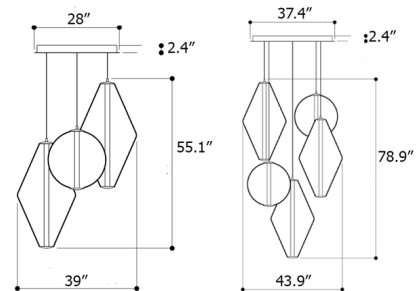

Shown in white / smoke / white / clear

Specifications

COLOR Smoke / White / Clear
 BODY FINISH White
 WATTAGE 37.8W
 DIMMER Low Voltage Electronic
 DIMENSIONS 38.97"W x 55.51"H
 INTEGRATED LED MODULE 3 x LED/12.6W/120V LED