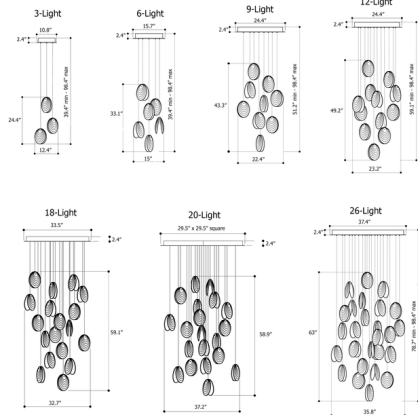

Lightology

lightology.com
866-954-4489
04-22-26

Project: _____

Company: _____

Location: _____ Fixture Type: _____

SPEC #: **BOM1377758**

Approved On: _____ Approved By: _____

Mussels Multi Light Pendant By Bomma

Description

The Mussels Multi Light Pendant is inspired by the simple yet sophisticated shape of shells. A pair of rippled, crystal shells surround each light source like a clam clutching a pearl to create an elegant and organic aesthetic.

Specifications

COLOR . . . . . Clear
BODY FINISH . . . . . Brushed Gold
WATTAGE 3.6W
DIMMER . . . . . Standard 120V
DIMENSIONS . . . . . 12.4"W x 24.4"H
BULB INCLUDED . . . . . 3 x JC/G4 (bipin)/1.2W/12V LED

Technical Information

COLOR RENDERING . . . . . 90 CRI
LAMP COLOR 2700K
LUMENS/WATT 250.00
LUMINOUS FLUX . . . . . 300 lumens

Shown in brushed gold / clear

CLICK TO VIEW PRODUCT

Notes: