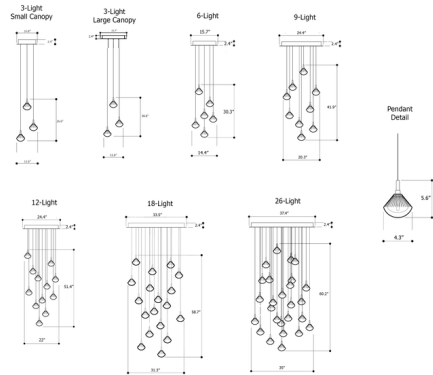

Lightology

lightology.com
866-954-4489
04-24-26

Project: _____

Company: _____

Location: _____ Fixture Type: _____

SPEC #: **BOM1377768**

Approved On: _____ Approved By: _____

Stellar Dust Round Multi Light Pendant By Bomma

Description

The Stellar Dust Round Multi Light Pendant features an array of jewel-like, crystal glass diffusers mouthblown by expert glassblowers and then refined with precise cuts using machines developed in-house at Bomma. This production process combines the best aspects of traditional and modern techniques. Canopy in white finish.

Specifications

COLOR . . . . . Clear
BODY FINISH . . . . . Brushed Gold
WATTAGE 3.6W
DIMMER . . . . . Standard 120V
DIMENSIONS . . . . . 11.61"W x 26.57"H
BULB INCLUDED . . . . . 3 x LED/G4 (bipin)/1.2W/120V LED

Technical Information

COLOR RENDERING . . . . . 90 CRI
LAMP COLOR 2700K
LUMENS/WATT 250.00
LUMINOUS FLUX . . . . . 300 lumens

Shown in brushed gold / clear

CLICK TO VIEW PRODUCT

Notes: