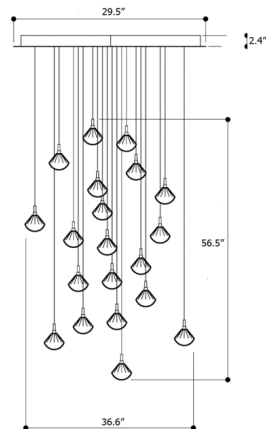

Shown in anthracite / clear

CLICK TO VIEW PRODUCT

Notes: