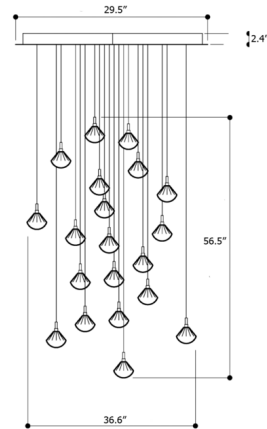

Specifications

COLOR Clear
BODY FINISH Anthracite
WATTAGE 24W
DIMMER Standard 120V
DIMENSIONS 36.61"W x 56.49"H
BULB INCLUDED 20 x LED/G4 (bipin)/1.2W/120V LED

Technical Information

COLOR RENDERING 90 CRI
LAMP COLOR 2700K
LUMENS/WATT 1,666.67
LUMINOUS FLUX 2000 lumens

Shown in anthracite / clear

CLICK TO VIEW PRODUCT

Notes: