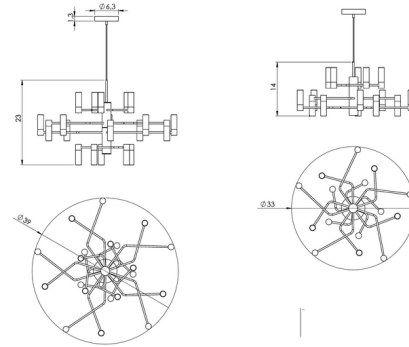

Description

The Nata Chandelier offers a whimsical modern aesthetic with an array of overlapping, angled arms radiating outward from a central column. Each arm supports a cylindrical glass diffuser which are oriented both upwards and downwards throughout the fixture to direct light in all directions.

Shown in satin graphite / opal

Specifications

COLOR	Opal
BODY FINISH	Satin Graphite
WATTAGE	75W
DIMMER	Standard 120V
DIMENSIONS	33"W x 14"H
BULB NOT INCLUDED	15 x JCD/G9/5W/120V LED
COUNTRY OF ORIGIN	France