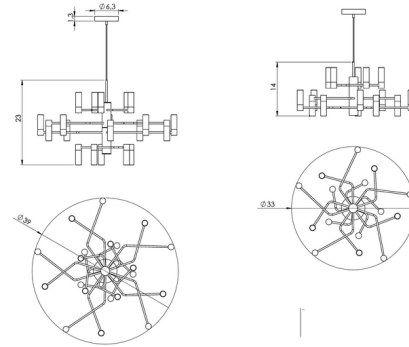

### Description

The Nata Chandelier offers a whimsical modern aesthetic with an array of overlapping, angled arms radiating outward from a central column. Each arm supports a cylindrical glass diffuser which are oriented both upwards and downwards throughout the fixture to direct light in all directions.

### Specifications

COLOR	Opal
BODY FINISH	Satin Graphite
WATTAGE	75W
DIMMER	Standard 120V
DIMENSIONS	33"W x 14"H
BULB NOT INCLUDED	15 x JCD/G9/5W/120V LED
COUNTRY OF ORIGIN	France

CLICK TO VIEW PRODUCT

Notes: