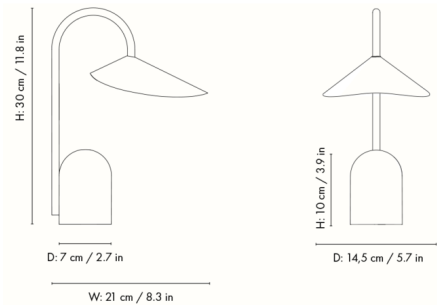

CLICK TO VIEW PRODUCT

Notes: