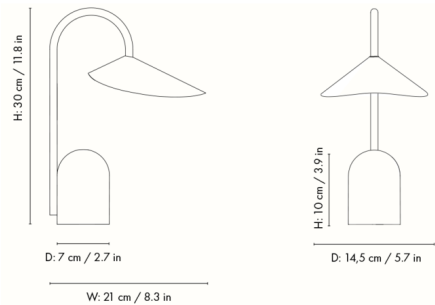

CLICK TO VIEW PRODUCT

Notes: