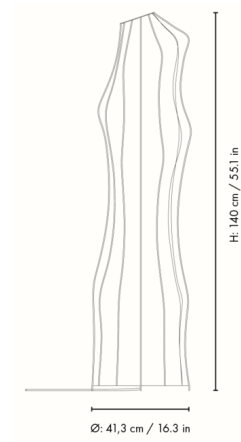

Description

The Dae Floor Lamp draws inspiration from the irregular, organic shape of the Pieridae butterfly's chrysalis. The lamp's sinuous metal structure is covered with a sprayed-on, non-woven polymer skin, which produces a soft translucent glow when the lamp is switched on. Dae is perfect for creating a warm, cozy atmosphere with a uniquely sculptural presence.

Shown in white

Specifications

COLOR	N/A
BODY FINISH	White
WATTAGE	30W
DIMMER	N/A
DIMENSIONS	16.3"W x 55.1"H x 16.3"D
BULB NOT INCLUDED	3 x A19/Medium (E26)/10W/120V LED
COUNTRY OF ORIGIN	China

CLICK TO VIEW PRODUCT