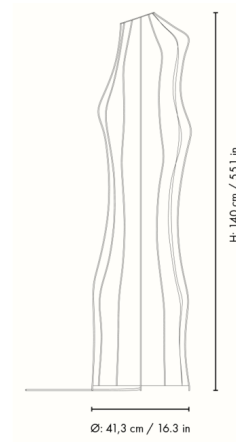

Description

The Dae Floor Lamp draws inspiration from the irregular, organic shape of the Pieridae butterfly's chrysalis. The lamp's sinuous metal structure is covered with a sprayed-on, non-woven polymer skin, which produces a soft translucent glow when the lamp is switched on. Dae is perfect for creating a warm, cozy atmosphere with a uniquely sculptural presence.

Shown in white

Specifications

COLOR	N/A
BODY FINISH	White
WATTAGE	30W
DIMMER	N/A
DIMENSIONS	16.3"W x 55.1"H x 16.3"D
BULB NOT INCLUDED	3 x A19/Medium (E26)/10W/120V LED
COUNTRY OF ORIGIN	China

CLICK TO VIEW PRODUCT