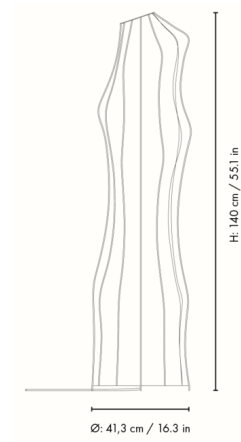

Specifications

COLOR	N/A
BODY FINISH	White
WATTAGE	30W
DIMMER	N/A
DIMENSIONS	16.3"W x 55.1"H x 16.3"D
BULB NOT INCLUDED	3 x A19/Medium (E26)/10W/120V LED
COUNTRY OF ORIGIN	China

CLICK TO VIEW PRODUCT

Notes: