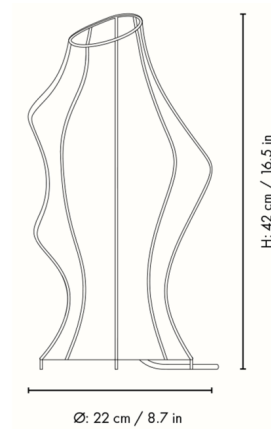

Description

The Dae Table Lamp draws inspiration from the irregular, organic shape of the Pieridae butterfly's chrysalis. The lamp's sinuous metal structure is covered with a sprayed-on, non-woven polymer skin, which produces a soft translucent glow when the lamp is switched on. Dae is perfect for creating a warm, cozy atmosphere with a uniquely sculptural presence. On/off switch located on cord.

Shown in white

Specifications

COLOR	N/A
BODY FINISH	White
WATTAGE	12W
DIMMER	N/A
DIMENSIONS	8.7"W x 16.5"H x 8.7"D
BULB NOT INCLUDED	1 x B10/Candelabra (E12)/12W/120V LED
COUNTRY OF ORIGIN	China

CLICK TO VIEW PRODUCT