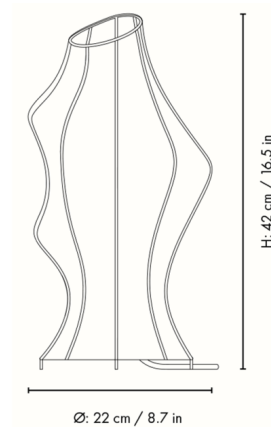

Description

The Dae Table Lamp draws inspiration from the irregular, organic shape of the Pieridae butterfly's chrysalis. The lamp's sinuous metal structure is covered with a sprayed-on, non-woven polymer skin, which produces a soft translucent glow when the lamp is switched on. Dae is perfect for creating a warm, cozy atmosphere with a uniquely sculptural presence. On/off switch located on cord.

Shown in white

Specifications

COLOR	N/A
BODY FINISH	White
WATTAGE	12W
DIMMER	N/A
DIMENSIONS	8.7"W x 16.5"H x 8.7"D
BULB NOT INCLUDED	1 x B10/Candelabra (E12)/12W/120V LED
COUNTRY OF ORIGIN	China

CLICK TO VIEW PRODUCT