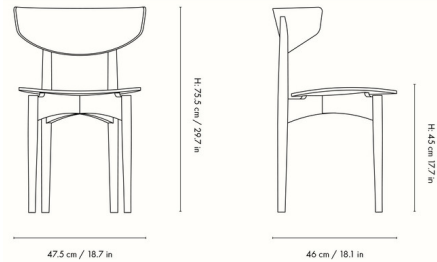

Lightology

lightology.com
866-954-4489
07-07-26

Project: _____

Company: _____

Location: _____ Fixture Type: _____

SPEC #: **FRM1377897**

Approved On: _____ Approved By: _____

Herman Wooden Leg Dining Chair By Ferm Living

Description

The Herman Wooden Leg Dining Chair blends a modern aesthetic with simple functionality for a timeless piece that will complement a variety of decor styles. The chair's frame is crafted from FSC-certified beech wood with a beech veneer back and seat. The wide, curving backrest and seat provide solid support for prolonged periods of sitting.

Shown in white oiled beech

Specifications

COLOR	N/A
BODY FINISH	White Oiled Beech
WATTAGE	N/A
DIMMER	N/A
DIMENSIONS	18.7"W x 29.7"H x 18.1"D
BULB	N/A
COUNTRY OF ORIGIN	Latvia

Technical Information

PRODUCT DIMENSIONS	Seat Height: 17.72"
--------------------	---------------------