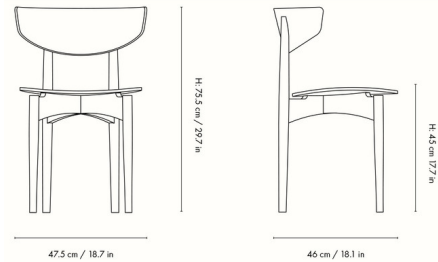

### Specifications

COLOR	N/A
BODY FINISH	White Oiled Beech
WATTAGE	N/A
DIMMER	N/A
DIMENSIONS	18.7"W x 29.7"H x 18.1"D
BULB	N/A
COUNTRY OF ORIGIN	Latvia

### Technical Information

PRODUCT DIMENSIONS	Seat Height: 17.72"
--------------------	---------------------

CLICK TO VIEW PRODUCT

Notes: