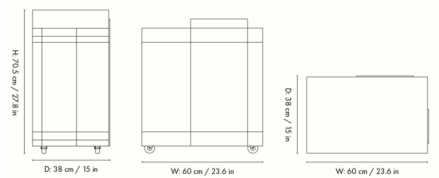

### Description

Named after the Danish word for warehouse, the Lager Trolley offers a raw, industrial aesthetic reminiscent of Brutalist design. In addition to its functional use as a bar cart or side table, Lager offers a sculptural presence that will enhance any interior. The trolley's geometric silhouette creates unique expressions as it is viewed from different angles, and rotating caster wheels allow it to be easily moved around the space. Ships flat-packed, assembly required.

### Specifications

COLOR	N/A
BODY FINISH	Aluminum
WATTAGE	N/A
DIMMER	N/A
DIMENSIONS	23.6"W x 27.8"H x 15"D
BULB	N/A
COUNTRY OF ORIGIN	China

CLICK TO VIEW PRODUCT

Notes: