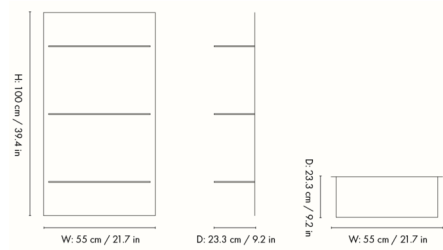

Description

Named after the Danish word for warehouse, the Lager Wall Shelf offers a raw, industrial aesthetic reminiscent of Brutalist design. Lager is designed for easy installation with its French cleat hanging system, and multiple units can be installed next to each other to create taller or wider displays.

Shown in aluminum

Specifications

COLOR	N/A
BODY FINISH	Aluminum
WATTAGE	N/A
DIMMER	N/A
DIMENSIONS	21.7"W x 39.4"H x 9.2"D
BULB	N/A
COUNTRY OF ORIGIN	China

CLICK TO VIEW PRODUCT

Notes: