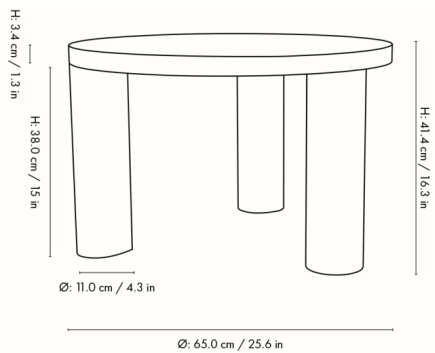

Description

Inspired by the simple lines and visual weight of brutalist design, the Post Burl Coffee Table pairs simple shapes with a luxurious natural texture to create an alluring design. Made from FSC-certified MDF covered with poplar burl veneer, the table has three robust cylindrical legs and a circular tabletop.

Shown in poplar burl veneer

Specifications

COLOR	N/A
BODY FINISH	Poplar Burl Veneer
WATTAGE	N/A
DIMMER	N/A
DIMENSIONS	25.6"W x 16.3"H x 25.6"D
BULB	N/A
COUNTRY OF ORIGIN	China

CLICK TO VIEW PRODUCT

Notes: