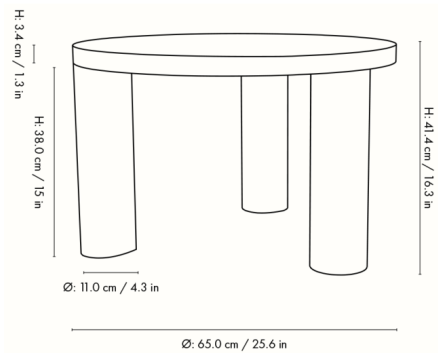

Description

Inspired by the simple lines and visual weight of brutalist design, the Post Burl Coffee Table pairs simple shapes with a luxurious natural texture to create an alluring design. Made from FSC-certified MDF covered with poplar burl veneer, the table has three robust cylindrical legs and a circular tabletop.

Shown in poplar burl veneer

Specifications

COLOR	N/A
BODY FINISH	Poplar Burl Veneer
WATTAGE	N/A
DIMMER	N/A
DIMENSIONS	25.6"W x 16.3"H x 25.6"D
BULB	N/A
COUNTRY OF ORIGIN	China

CLICK TO VIEW PRODUCT

Notes: