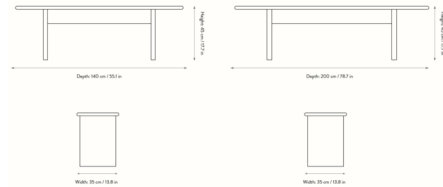

Description

The Rink Bench offers a versatile, transitional design and soft pastel colorways that will complement a wide variety of decor styles. Rink is crafted from FSC-certified MDF with a high-gloss lacquer finish for a neat, clean-lined look. Ships flat-placked, assembly required.

Shown in tea green

Specifications

COLOR	N/A
BODY FINISH	Tea Green
WATTAGE	N/A
DIMMER	N/A
DIMENSIONS	55.1"W x 17.7"H x 13.8"D
BULB	N/A
COUNTRY OF ORIGIN	China

CLICK TO VIEW PRODUCT

Notes: