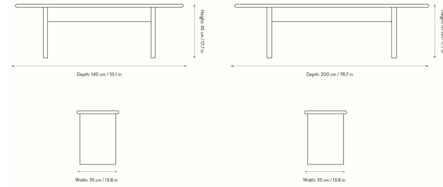

Description

The Rink Bench offers a versatile, transitional design and soft pastel colorways that will complement a wide variety of decor styles. Rink is crafted from FSC-certified MDF with a high-gloss lacquer finish for a neat, clean-lined look. Ships flat-placked, assembly required.

Shown in tea green

Specifications

COLOR	N/A
BODY FINISH	Tea Green
WATTAGE	N/A
DIMMER	N/A
DIMENSIONS	55.1"W x 17.7"H x 13.8"D
BULB	N/A
COUNTRY OF ORIGIN	China

CLICK TO VIEW PRODUCT

Notes: