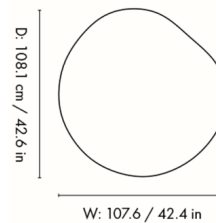

Lightology

lightology.com
866-954-4489
04-06-26

Project: _____

Company: _____

Location: _____ Fixture Type: _____

SPEC #: **FRM1377964**

Approved On: _____ Approved By: _____

Tarn Coffee Table By Ferm Living

Description

The Tarn Coffee Table features a rounded tabletop with an organic, irregular shape. The tabletop's beveled edge and linear legs create a visual contrast for a dramatic, sculptural expression. Tarn is crafted from FSC-certified solid beech to complete the look with a warm natural texture.

Shown in white oiled beech

Specifications

COLOR	N/A
BODY FINISH	White Oiled Beech
WATTAGE	N/A
DIMMER	N/A
DIMENSIONS	42.6"W x 15"H x 42.4"D
BULB	N/A
COUNTRY OF ORIGIN	Croatia

CLICK TO VIEW PRODUCT

Notes: