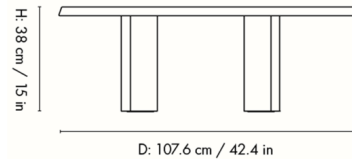

### Specifications

COLOR	N/A
BODY FINISH	White Oiled Beech
WATTAGE	N/A
DIMMER	N/A
DIMENSIONS	42.6"W x 15"H x 42.4"D
BULB	N/A
COUNTRY OF ORIGIN	Croatia

CLICK TO VIEW PRODUCT

Notes: