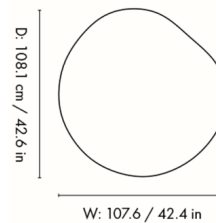

### Specifications

COLOR	N/A
BODY FINISH	White Oiled Beech
WATTAGE	N/A
DIMMER	N/A
DIMENSIONS	42.6"W x 15"H x 42.4"D
BULB	N/A
COUNTRY OF ORIGIN	Croatia

CLICK TO VIEW PRODUCT

Notes: