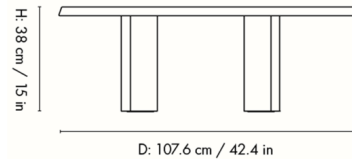

Shown in white oiled beech