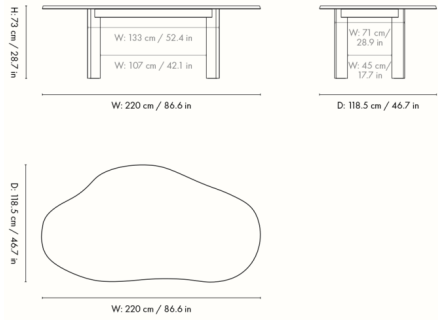

Description

The Tarn Desk features an oblong tabletop with an organic, irregular shape. The tabletop's beveled edge and linear legs create a visual contrast for a dramatic, sculptural expression. Tarn is crafted from FSC-certified solid beech to complete the look with a warm natural texture.

Shown in white oiled beech

Specifications

COLOR	N/A
BODY FINISH	White Oiled Beech
WATTAGE	N/A
DIMMER	N/A
DIMENSIONS	35.4"W x 29.1"H x 66.9"D
BULB	N/A
COUNTRY OF ORIGIN	Croatia

CLICK TO VIEW PRODUCT

Notes: