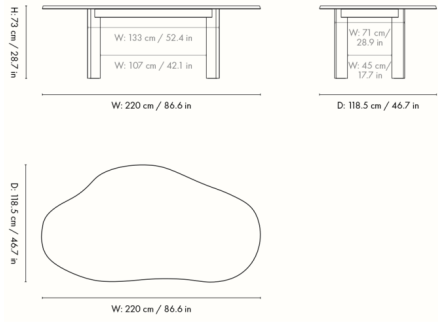

### Specifications

COLOR	N/A
BODY FINISH	White Oiled Beech
WATTAGE	N/A
DIMMER	N/A
DIMENSIONS	35.4"W x 29.1"H x 66.9"D
BULB	N/A
COUNTRY OF ORIGIN	Croatia

CLICK TO VIEW PRODUCT

Notes: