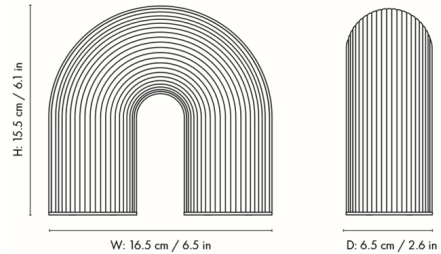

CLICK TO VIEW PRODUCT

Notes: