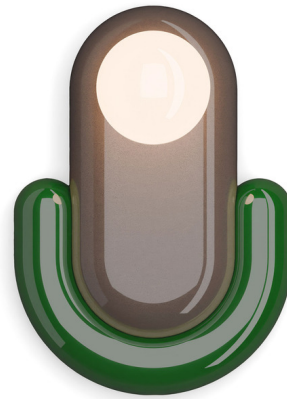

## Deco Eclair Wall Sconce

By Ferroluce

### Description

The Deco Eclair Wall Light is ceramic and blown glass come together in perfect harmony, creating an ideal balance of shapes and proportions while emitting a soft and diffused light.

Shown in mocha / bali green