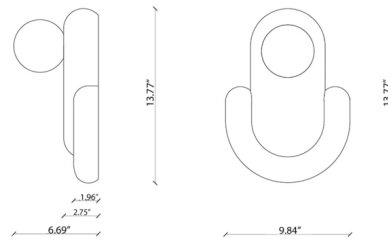

### Specifications

COLOR	N/A
BODY FINISH	Mocha / Bali Green
WATTAGE	7W
DIMMER	Standard 120V
DIMENSIONS	9.84"W x 13.77"H x 6.69"D
BULB NOT INCLUDED	1 x A19/Medium (E26)/7W/120V LED

CLICK TO VIEW PRODUCT

Notes: