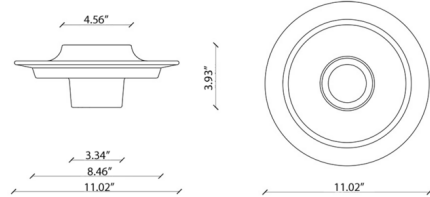

Specifications

COLOR	N/A
BODY FINISH	Sand Gray / Cream
WATTAGE	7W
DIMMER	Standard 120V
DIMENSIONS	11.02\"W x 11.02\"H x 3.93\"D
BULB NOT INCLUDED	1 x A19/Medium (E26)/7W/120V LED

CLICK TO VIEW PRODUCT

Notes: