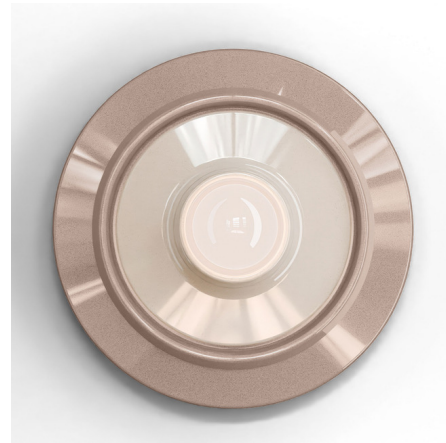

Lightology

lightology.com
866-954-4489
06-28-26

Project: _____

Company: _____

Location: _____ Fixture Type: _____

SPEC #: **FER1377975**

Approved On: _____ Approved By: _____

Deco Voila Wall Light By Ferroluce

Description

The Deco Voila Wall Light is ceramic and blown glass come together in perfect harmony, creating an ideal balance of shapes and proportions while emitting a soft and diffused light.

Shown in sand gray / cream

Specifications

COLOR	N/A
BODY FINISH	Sand Gray / Cream
WATTAGE	7W
DIMMER	Standard 120V
DIMENSIONS	11.02\"W x 11.02\"H x 3.93\"D
BULB NOT INCLUDED	1 x A19/Medium (E26)/7W/120V LED

CLICK TO VIEW PRODUCT

Notes: