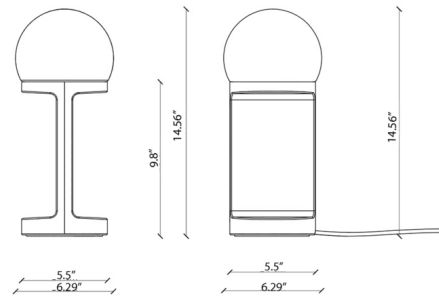

Description

The Deco Habea Table Lamp is ceramic and blown glass come together in perfect harmony, creating an ideal balance of shapes and proportions while emitting a soft and diffused light. On/off push button located on cord.

Shown in bali green

Specifications

COLOR	N/A
BODY FINISH	Bali Green
WATTAGE	7W
DIMMER	N/A
DIMENSIONS	6.29"W x 14.56"H
BULB NOT INCLUDED	1 x A19/Medium (E26)/7W/120V LED

CLICK TO VIEW PRODUCT

Notes: