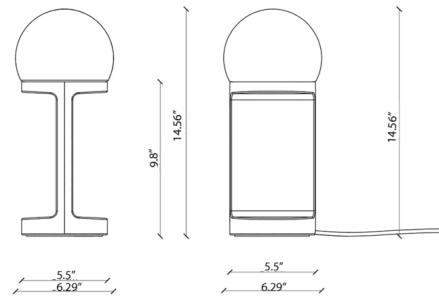

### Description

The Deco Habea Table Lamp is ceramic and blown glass come together in perfect harmony, creating an ideal balance of shapes and proportions while emitting a soft and diffused light. On/off push button located on cord.

### Specifications

COLOR	N/A
BODY FINISH	Bali Green
WATTAGE	7W
DIMMER	N/A
DIMENSIONS	6.29"W x 14.56"H
BULB NOT INCLUDED	1 x A19/Medium (E26)/7W/120V LED

CLICK TO VIEW PRODUCT

Notes: