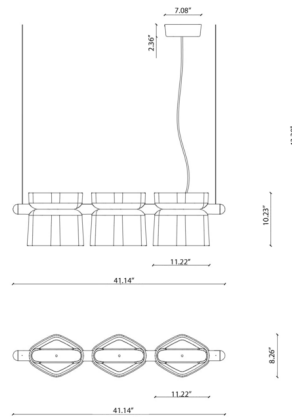

Specifications

COLOR N/A
 BODY FINISH Cream / Yellow / Orange
 WATTAGE 21W
 DIMMER Standard 120V
 DIMENSIONS 41.14" L x 8.26" W x 10.23" H
 BULB NOT INCLUDED 3 x A19/Medium (E26)/7W/120V LED

Technical Information

PRODUCT DIMENSIONS Max Length: 43.30"

Shown in cream / yellow / orange

Notes:

CLICK TO VIEW PRODUCT