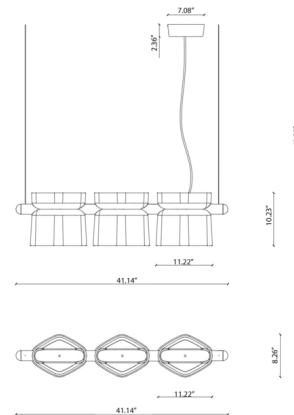

### Specifications

COLOR . . . . . N/A  
BODY FINISH . . . . . Cream / Yellow / Orange  
WATTAGE . . . . . 21W  
DIMMER . . . . . Standard 120V  
DIMENSIONS . . . . . 41.14" L x 8.26" W x 10.23" H  
BULB NOT INCLUDED . . . . . 3 x A19/Medium (E26)/7W/120V LED

### Technical Information

PRODUCT DIMENSIONS . . . . . Max Length: 43.30"

Shown in cream / yellow / orange

Notes:

CLICK TO VIEW PRODUCT