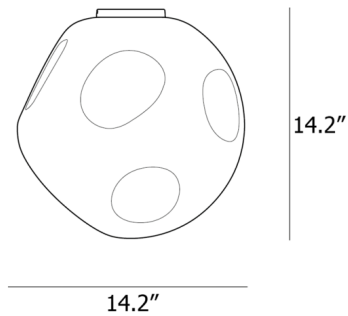

By Foscarini

Description

The Hoba Grande Ceiling Light features a blown glass globe shade with indentations in the surface reminiscent of craters on a meteorite. The glass shade is crafted from an open-mold process which produces similar, repeatable shapes with slight variations, making each piece unique.

Shown in white / white

Specifications

COLOR White
BODY FINISH White
WATTAGE 25W
DIMMER Low Voltage Electronic
DIMENSIONS 14.125"W x 14.125"H
BULB NOT INCLUDED 1 x A19/Medium (E26)/25W/120V LED

CLICK TO VIEW PRODUCT