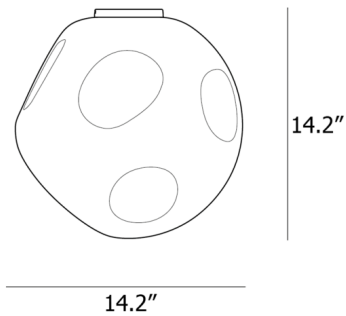

Description

The Hoba Grande Ceiling Light features a blown glass globe shade with indentations in the surface reminiscent of craters on a meteorite. The glass shade is crafted from an open-mold process which produces similar, repeatable shapes with slight variations, making each piece unique.

Specifications

COLOR White
BODY FINISH White
WATTAGE 25W
DIMMER Low Voltage Electronic
DIMENSIONS 14.125"W x 14.125"H
BULB NOT INCLUDED 1 x A19/Medium (E26)/25W/120V LED

Shown in white / white

CLICK TO VIEW PRODUCT