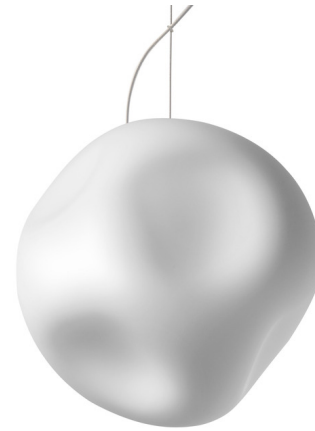

Lightology

lightology.com
866-954-4489
07-06-26

Project: _____

Company: _____

Location: _____ Fixture Type: _____

SPEC #: **FOS1378007**

Approved On: _____ Approved By: _____

Hoba Pendant

By Foscarini

Description

The Hoba Pendant features a blown glass globe shade with indentations in the surface reminiscent of craters on a meteorite. The glass shade is crafted from an open-mold process which produces similar, repeatable shapes with slight variations, making each piece unique. Note: Integrated LED dimming: On-off / 0-10V / phase cut. Note: Longer cord length available upon request.

Specifications

COLOR White
BODY FINISH White
WATTAGE 9W
DIMMER Standard 120V
DIMENSIONS 9.5"W x 9.75"H
BULB NOT INCLUDED 1 x A19/Medium (E26)/9W/120V LED

Technical Information

PRODUCT DIMENSIONS Cable Length: 134"

Shown in white / white

CLICK TO VIEW PRODUCT

Notes: