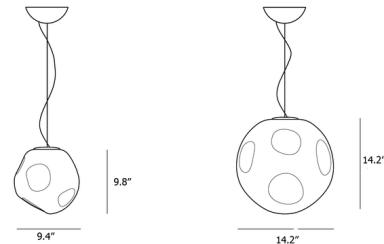

CLICK TO VIEW PRODUCT

Notes: