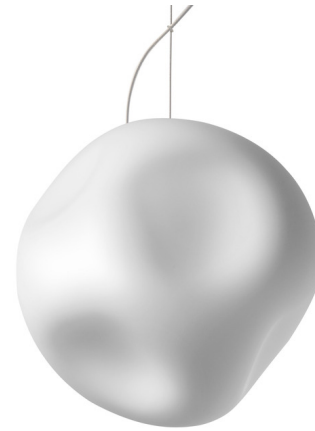

Lightology

lightology.com
866-954-4489
05-19-26

Project: _____

Company: _____

Location: _____ Fixture Type: _____

SPEC #: **FOS1378007**

Approved On: _____ Approved By: _____

Hoba Pendant

By Foscarini

Description

The Hoba Pendant features a blown glass globe shade with indentations in the surface reminiscent of craters on a meteorite. The glass shade is crafted from an open-mold process which produces similar, repeatable shapes with slight variations, making each piece unique. Note: Integrated LED dimming: On-off / 0-10V / phase cut. Note: Longer cord length available upon request.

Specifications

COLOR White
BODY FINISH White
WATTAGE 9W
DIMMER Standard 120V
DIMENSIONS 9.5"W x 9.75"H
BULB NOT INCLUDED 1 x A19/Medium (E26)/9W/120V LED

Technical Information

PRODUCT DIMENSIONS Cable Length: 134"

Shown in white / white

CLICK TO VIEW PRODUCT

Notes: