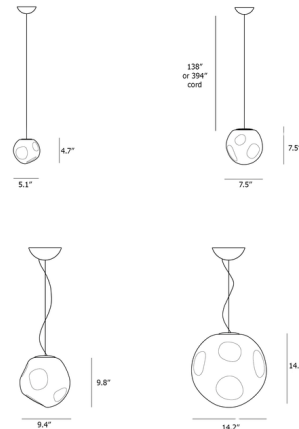

Lightology

lightology.com
866-954-4489
04-23-26

Project: _____

Company: _____

Location: _____ Fixture Type: _____

SPEC #: **FOS1378011**

Approved On: _____ Approved By: _____

Hoba Pendant By Foscarini

Description

The Hoba Pendant features a blown glass globe shade with indentations in the surface reminiscent of craters on a meteorite. The glass shade is crafted from an open-mold process which produces similar, repeatable shapes with slight variations, making each piece unique. The 9.1 and 14.1 inch sizes are compatible with A19 Medium Base smart bulbs.

Shown in white / white

Specifications

COLOR	White
BODY FINISH	White
WATTAGE	8W
DIMMER	Not Dimmable
DIMENSIONS	5.125"W x 4.75"H x 4.75"D
BULB NOT INCLUDED	1 x JCD/G9/8W/120V LED

CLICK TO VIEW PRODUCT

Notes: