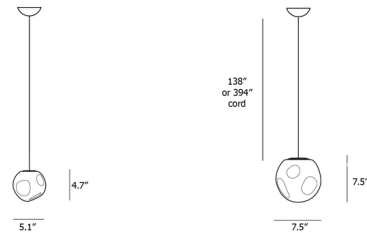

Description

The Hoba Mini Pendant features a blown glass globe shade with indentations in the surface reminiscent of craters on a meteorite. The glass shade is crafted from an open-mold process which produces similar, repeatable shapes with slight variations, making each piece unique. Note: Integrated LED dimming: On-off / 0-10V / phase cut. Note: Longer cord length available upon request.

Shown in white / white

Specifications

COLOR	White
BODY FINISH	White
WATTAGE	8W
DIMMER	Standard 120V
DIMENSIONS	5.125"W x 4.75"H
BULB NOT INCLUDED	1 x JCD/G9/8W/120V LED

CLICK TO VIEW PRODUCT

Notes: