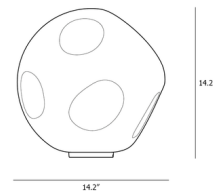

Description

The Hoba Table Lamp features a blown glass globe shade with indentations in the surface reminiscent of craters on a meteorite. The glass shade is crafted from an open-mold process which produces similar, repeatable shapes with slight variations, making each piece unique. Available with on/off switch or inline dimmer.

Shown in white

Specifications

COLOR	N/A
BODY FINISH	White
WATTAGE	8W
DIMMER	N/A
DIMENSIONS	4.75"W x 5.125"H
BULB NOT INCLUDED	1 x JCD/G9/8W/120V LED

CLICK TO VIEW PRODUCT

Notes: