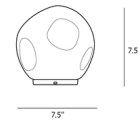

Description

The Hoba Table Lamp features a blown glass globe shade with indentations in the surface reminiscent of craters on a meteorite. The glass shade is crafted from an open-mold process which produces similar, repeatable shapes with slight variations, making each piece unique. Available with on/off switch or inline dimmer.

Shown in white

Specifications

COLOR	N/A
BODY FINISH	White
WATTAGE	8W
DIMMER	N/A
DIMENSIONS	4.75"W x 5.125"H
BULB NOT INCLUDED	1 x JCD/G9/8W/120V LED

CLICK TO VIEW PRODUCT

Notes: