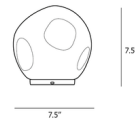

Description

The Hoba Table Lamp features a blown glass globe shade with indentations in the surface reminiscent of craters on a meteorite. The glass shade is crafted from an open-mold process which produces similar, repeatable shapes with slight variations, making each piece unique. Available with on/off switch or inline dimmer.

Shown in white

Specifications

COLOR	N/A
BODY FINISH	White
WATTAGE	8W
DIMMER	N/A
DIMENSIONS	4.75"W x 5.125"H
BULB NOT INCLUDED	1 x JCD/G9/8W/120V LED

CLICK TO VIEW PRODUCT

Notes: