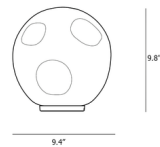

Description

The Hoba Table Lamp features a blown glass globe shade with indentations in the surface reminiscent of craters on a meteorite. The glass shade is crafted from an open-mold process which produces similar, repeatable shapes with slight variations, making each piece unique. Available with on/off switch or inline dimmer.

Shown in white

Specifications

COLOR	N/A
BODY FINISH	White
WATTAGE	8W
DIMMER	N/A
DIMENSIONS	4.75"W x 5.125"H
BULB NOT INCLUDED	1 x JCD/G9/8W/120V LED

CLICK TO VIEW PRODUCT

Notes: