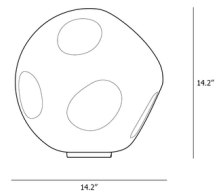

Description

The Hoba Table Lamp features a blown glass globe shade with indentations in the surface reminiscent of craters on a meteorite. The glass shade is crafted from an open-mold process which produces similar, repeatable shapes with slight variations, making each piece unique. Available with on/off switch or inline dimmer.

Shown in white

Specifications

COLOR	N/A
BODY FINISH	White
WATTAGE	8W
DIMMER	N/A
DIMENSIONS	4.75"W x 5.125"H
BULB NOT INCLUDED	1 x JCD/G9/8W/120V LED

CLICK TO VIEW PRODUCT

Notes: