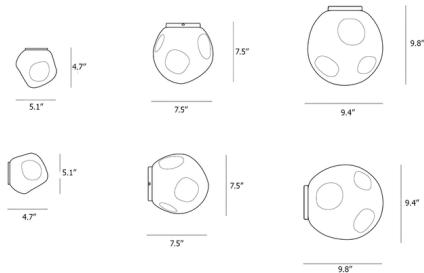

By Foscarini

Description

The Hoba Table Lamp features a blown glass globe shade with indentations in the surface reminiscent of craters on a meteorite. The glass shade is crafted from an open-mold process which produces similar, repeatable shapes with slight variations, making each piece unique. May be mounted on the wall or ceiling. The 9.5 inch size is smart home compatible when used with an A19 medium base smart bulb.

Shown in white

Specifications

| | |
|-------------------|--------------------------|
| COLOR | N/A |
| BODY FINISH | White |
| WATTAGE | 8W |
| DIMMER | Not Dimmable |
| DIMENSIONS | 4.72"W x 5.12"H x 4.72"D |
| BULB NOT INCLUDED | 1 x JCD/G9/8W/120V LED |