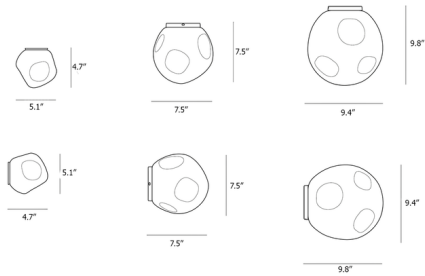

### Description

The Hoba Table Lamp features a blown glass globe shade with indentations in the surface reminiscent of craters on a meteorite. The glass shade is crafted from an open-mold process which produces similar, repeatable shapes with slight variations, making each piece unique. May be mounted on the wall or ceiling. The 9.5 inch size is smart home compatible when used with an A19 medium base smart bulb.

### Specifications

COLOR	N/A
BODY FINISH	White
WATTAGE	8W
DIMMER	Not Dimmable
DIMENSIONS	4.72"W x 5.12"H x 4.72"D
BULB NOT INCLUDED	1 x JCD/G9/8W/120V LED

CLICK TO VIEW PRODUCT

Notes: