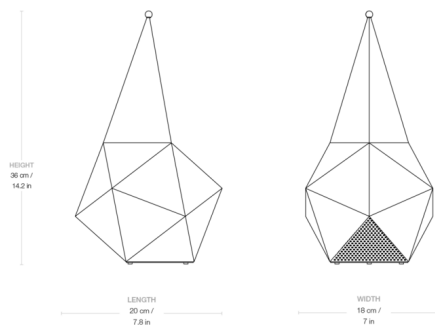

### Description

Originally designed in 1954 by Mathieu Mategot, the Bagdad Portable Table Lamp features a unique, geometric silhouette that showcases the designer's affinity for perforated metal as a material. The lamp's faceted body is accented with an elongated, comet-like tail for a bold expression. This updated version of Mategot's original design has been scaled down and features a built-in rechargeable battery to make it easily portable. The touch-activated dimmer provides three brightness levels (100% / 50% / 10%) to create the perfect ambiance in any space. IP44 rated for protection against splashes and low-velocity streams of water.

### Specifications

COLOR	.....	N/A
BODY FINISH	.....	International Orange
WATTAGE	.....	2.4W
DIMMER	.....	Included
DIMENSIONS	.....	7.8"W x 14.17"H x 7"D
BULB INCLUDED	.....	1 x LED/G4 (bipin)/2.4W/120V LED
COUNTRY OF ORIGIN	.....	China

### Technical Information

LUMENS/WATT	.....	104.17
LUMINOUS FLUX	.....	250 lumens

Shown in international orange

CLICK TO VIEW PRODUCT

Notes: