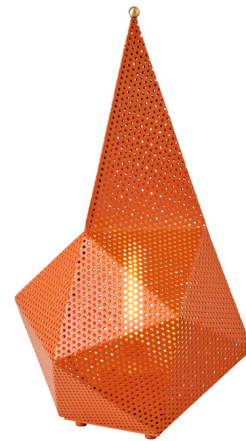

Lightology

lightology.com
866-954-4489
06-04-26

Project: _____
Company: _____
Location: _____ Fixture Type: _____
SPEC #: **GUB1378070**
Approved On: _____ Approved By: _____

Bagdad Portable Table Lamp By Gubi

Description

Originally designed in 1954 by Mathieu Mategot, the Bagdad Portable Table Lamp features a unique, geometric silhouette that showcases the designer's affinity for perforated metal as a material. The lamp's faceted body is accented with an elongated, comet-like tail for a bold expression. This updated version of Mategot's original design has been scaled down and features a built-in rechargeable battery to make it easily portable. The touch-activated dimmer provides three brightness levels (100% / 50% / 10%) to create the perfect ambiance in any space. IP44 rated for protection against splashes and low-velocity streams of water.

Specifications

COLOR	.....	N/A
BODY FINISH	.....	International Orange
WATTAGE	.....	2.4W
DIMMER	.....	Included
DIMENSIONS	.....	7.8"W x 14.17"H x 7"D
BULB INCLUDED	.....	1 x LED/G4 (bipin)/2.4W/120V LED
COUNTRY OF ORIGIN	.....	China

Technical Information

LUMENS/WATT	.....	104.17
LUMINOUS FLUX	.....	250 lumens

Shown in international orange