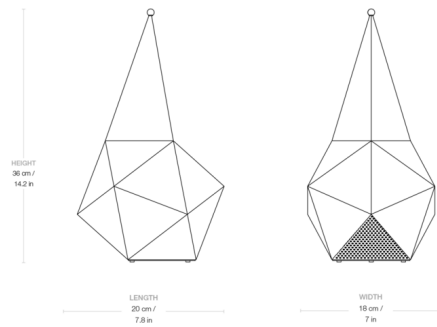

### Description

Originally designed in 1954 by Mathieu Mategot, the Bagdad Portable Table Lamp features a unique, geometric silhouette that showcases the designer's affinity for perforated metal as a material. The lamp's faceted body is accented with an elongated, comet-like tail for a bold expression. This updated version of Mategot's original design has been scaled down and features a built-in rechargeable battery to make it easily portable. The touch-activated dimmer provides three brightness levels (100% / 50% / 10%) to create the perfect ambiance in any space. IP44 rated for protection against splashes and low-velocity streams of water.

### Specifications

COLOR	.....	N/A
BODY FINISH	.....	International Orange
WATTAGE	.....	2.4W
DIMMER	.....	Included
DIMENSIONS	.....	7.8"W x 14.17"H x 7"D
BULB INCLUDED	.....	1 x LED/G4 (bipin)/2.4W/120V LED
COUNTRY OF ORIGIN	.....	China

### Technical Information

LUMENS/WATT	.....	104.17
LUMINOUS FLUX	.....	250 lumens

Shown in international orange

CLICK TO VIEW PRODUCT

Notes: