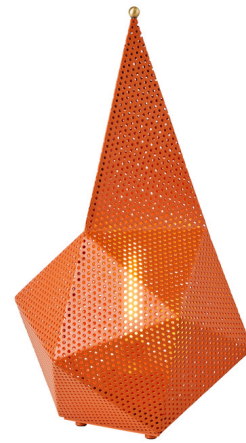

Lightology

lightology.com
866-954-4489
04-15-26

Project: _____
Company: _____
Location: _____ Fixture Type: _____
SPEC #: **GUB1378070**
Approved On: _____ Approved By: _____

Bagdad Portable Table Lamp By Gubi

Description

Originally designed in 1954 by Mathieu Mategot, the Bagdad Portable Table Lamp features a unique, geometric silhouette that showcases the designer's affinity for perforated metal as a material. The lamp's faceted body is accented with an elongated, comet-like tail for a bold expression. This updated version of Mategot's original design has been scaled down and features a built-in rechargeable battery to make it easily portable. The touch-activated dimmer provides three brightness levels (100% / 50% / 10%) to create the perfect ambiance in any space. IP44 rated for protection against splashes and low-velocity streams of water.

Specifications

COLOR	.....	N/A
BODY FINISH	.....	International Orange
WATTAGE	.....	2.4W
DIMMER	.....	Included
DIMENSIONS	.....	7.8"W x 14.17"H x 7"D
BULB INCLUDED	.....	1 x LED/G4 (bipin)/2.4W/120V LED
COUNTRY OF ORIGIN	.....	China

Technical Information

LUMENS/WATT	.....	104.17
LUMINOUS FLUX	.....	250 lumens

Shown in international orange