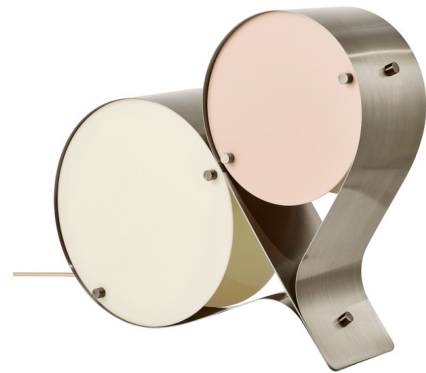

## Coppia Table Lamp By Gubi

### Description

The Coppia Table Lamp is a sculptural fixture with two acrylic disks set within a curving stainless steel frame. The light bulbs are housed behind the disks to produce a pleasant ambient glow. Small but sturdy, Coppia is suitable for use both as a floor or table lamp. On/off switch located on cord.

Shown in bronze steel / blush / ivory

### Specifications

COLOR . . . . . Blush / Ivory  
BODY FINISH . . . . . Bronze Steel  
WATTAGE . . . . . 8W  
DIMMER . . . . . N/A  
DIMENSIONS . . . . . 19.7"W x 16.5"H x 5.3"D  
BULB NOT INCLUDED . . . . . 2 x B10/Candelabra (E12)/4W/120V LED  
COUNTRY OF ORIGIN . . . . . China