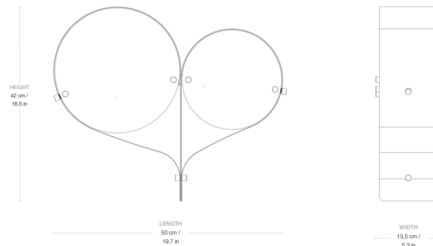

### Specifications

COLOR . . . . . Blush / Ivory  
BODY FINISH . . . . . Bronze Steel  
WATTAGE . . . . . 8W  
DIMMER . . . . . N/A  
DIMENSIONS . . . . . 19.7"W x 16.5"H x 5.3"D  
BULB NOT INCLUDED . . . . . 2 x B10/Candelabra (E12)/4W/120V LED  
COUNTRY OF ORIGIN . . . . . China