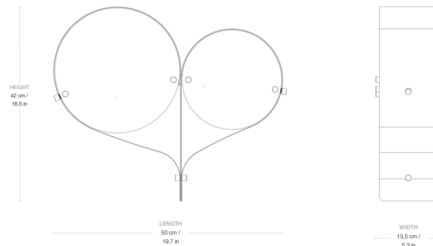

Description

The Coppia Table Lamp is a sculptural fixture with two acrylic disks set within a curving stainless steel frame. The light bulbs are housed behind the disks to produce a pleasant ambient glow. Small but sturdy, Coppia is suitable for use both as a floor or table lamp. On/off switch located on cord.

Shown in bronze steel / clover / ivory

Specifications

COLOR Clover / Ivory
BODY FINISH Bronze Steel
WATTAGE 8W
DIMMER N/A
DIMENSIONS 19.7"W x 16.5"H x 5.3"D
BULB NOT INCLUDED 2 x B10/Candelabra (E12)/4W/120V LED
COUNTRY OF ORIGIN China