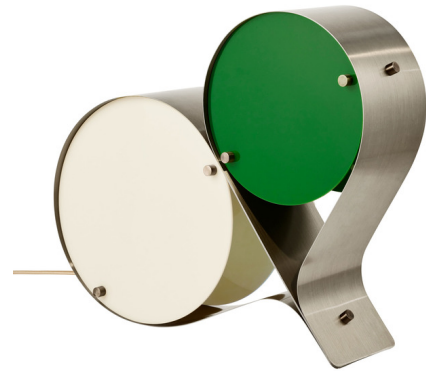

Lightology

lightology.com
866-954-4489
07-04-26

Project: _____

Company: _____

Location: _____ Fixture Type: _____

SPEC #: **GUB1378073**

Approved On: _____ Approved By: _____

Coppia Table Lamp By Gubi

Description

The Coppia Table Lamp is a sculptural fixture with two acrylic disks set within a curving stainless steel frame. The light bulbs are housed behind the disks to produce a pleasant ambient glow. Small but sturdy, Coppia is suitable for use both as a floor or table lamp. On/off switch located on cord.

Shown in bronze steel / clover / ivory

Specifications

COLOR Clover / Ivory
BODY FINISH Bronze Steel
WATTAGE 8W
DIMMER N/A
DIMENSIONS 19.7"W x 16.5"H x 5.3"D
BULB NOT INCLUDED 2 x B10/Candelabra (E12)/4W/120V LED
COUNTRY OF ORIGIN China