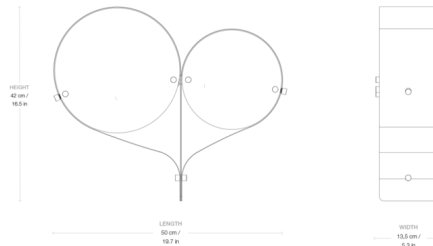

Description

The Coppia Table Lamp is a sculptural fixture with two acrylic disks set within a curving stainless steel frame. The light bulbs are housed behind the disks to produce a pleasant ambient glow. Small but sturdy, Coppia is suitable for use both as a floor or table lamp. On/off switch located on cord.

Shown in bronze steel / clover / ivory

Specifications

COLOR	Clover / Ivory
BODY FINISH	Bronze Steel
WATTAGE	8W
DIMMER	N/A
DIMENSIONS	19.7"W x 16.5"H x 5.3"D
BULB NOT INCLUDED	2 x B10/Candelabra (E12)/4W/120V LED
COUNTRY OF ORIGIN	China