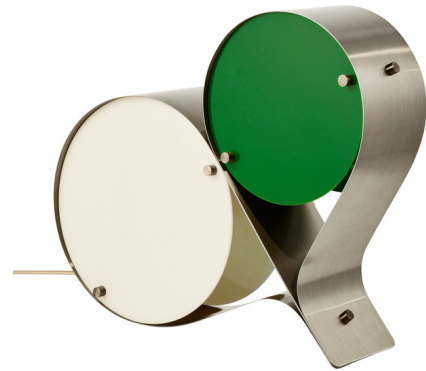

Lightology

lightology.com
866-954-4489
04-24-26

Project: _____

Company: _____

Location: _____ Fixture Type: _____

SPEC #: **GUB1378073**

Approved On: _____ Approved By: _____

Coppia Table Lamp By Gubi

Description

The Coppia Table Lamp is a sculptural fixture with two acrylic disks set within a curving stainless steel frame. The light bulbs are housed behind the disks to produce a pleasant ambient glow. Small but sturdy, Coppia is suitable for use both as a floor or table lamp. On/off switch located on cord.

Shown in bronze steel / clover / ivory

Specifications

COLOR	Clover / Ivory
BODY FINISH	Bronze Steel
WATTAGE	8W
DIMMER	N/A
DIMENSIONS	19.7"W x 16.5"H x 5.3"D
BULB NOT INCLUDED	2 x B10/Candelabra (E12)/4W/120V LED
COUNTRY OF ORIGIN	China