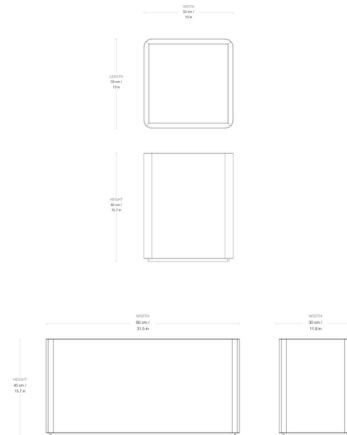

## Pietra Side Table

By Gubi

### Description

The Pietra Side Table features a minimalist, rectangular silhouette that showcases the mesmerizing natural texture of travertine stone. While it appears monolithic, the table is actually crafted from six separate slabs to make the table lighter. The gently curved edges and corners highlight the expert craftsmanship, and a raised lip on top of the table adds a functional element to help secure objects on the tabletop.

### Specifications

COLOR	N/A
BODY FINISH	Lively Sepia Travertine
WATTAGE	N/A
DIMMER	N/A
DIMENSIONS	12.99"W x 15.74"H x 12.99"D
BULB	N/A
COUNTRY OF ORIGIN	China

CLICK TO VIEW PRODUCT

Notes: