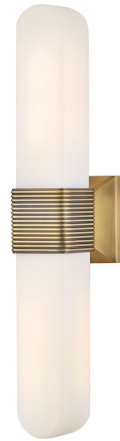

Lightology

lightology.com
866-954-4489
06-20-26

Project: _____

Company: _____

Location: _____ Fixture Type: _____

SPEC #: **HIN1378110**

Approved On: _____ Approved By: _____

Cotes Bathroom Vanity Light By Hinkley Lighting

Description

Modern with a rounded, elongated silhouette, Cotes is accentuated by a ribbed collar. The curved glass juxtaposed against square details offers a soft balance of shapes that is elegant yet versatile enough to complement any bathroom or living space. Can be mounted in a horizontal or vertical position.

Shown in lacquered brass / etched opal

Specifications

COLOR Etched Opal
BODY FINISH Lacquered Brass
WATTAGE 10W
DIMMER Standard 120V
DIMENSIONS 4.5"W x 21"H x 5"D
BULB NOT INCLUDED 2 x T10/Medium (E26)/5W/120V LED