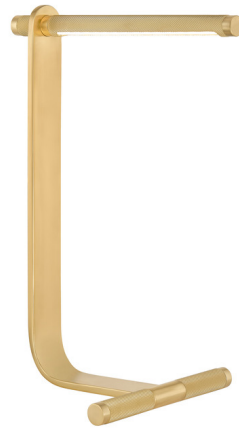

## Deptford Table Lamp By Hudson Valley Lighting

### Description

The Deptford Table Lamp brings a streamlined, modern vibe to your interior space. The slim silhouette is accented by knurling details along the length of the shade and foot, adding both texture and visual interest. Tap the fixture to turn the fixture on and off. Touch and hold to dim and adjust the brightness.

Shown in aged brass / white

### Specifications

COLOR	White
BODY FINISH	Aged Brass
WATTAGE	10W
DIMMER	Included
DIMENSIONS	9"W x 18"H
INTEGRATED LED MODULE	1 x LED/10W/120V LED
COUNTRY OF ORIGIN	China