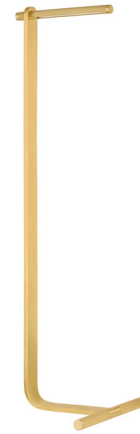

## Deptford Floor Lamp

By Hudson Valley Lighting

### Description

The Deptford Floor Lamp brings a streamlined, modern vibe to your interior space. The slim silhouette is accented by knurling details along the length of the shade and foot, adding both texture and visual interest. Tap the fixture to turn the fixture on and off. Touch and hold to dim and adjust the brightness.

Shown in aged brass / white

### Specifications

COLOR	White
BODY FINISH	Aged Brass
WATTAGE	10W
DIMMER	N/A
DIMENSIONS	14.5"W x 48"H
INTEGRATED LED MODULE	1 x LED/10W/120V LED
COUNTRY OF ORIGIN	China