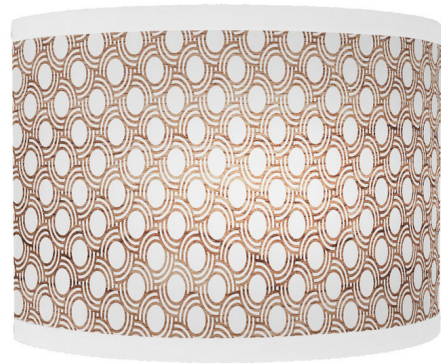

## Coin Curved Wall Sconce

By jefdesigns

### Description

A sea of warm, wood filled circles wrap around a crisp white shade. Printed on white linen and translucent when lit. With an integrated LED array, these uniquely shaped ADA Coin Wall Sconce provide warm illumination while adding an organic modern touch to your space.

Shown in brushed nickel / brown

### Specifications

COLOR . . . . . Brown  
BODY FINISH . . . . . Brushed Nickel  
WATTAGE . . . . . 17W  
DIMMER . . . . . Low Voltage Electronic  
DIMENSIONS . . . . . 10"W x 7.25"H x 4"D  
INTEGRATED LED MODULE . . . . . 1 x LED/17W/120V LED  
COUNTRY OF ORIGIN . . . . . United States