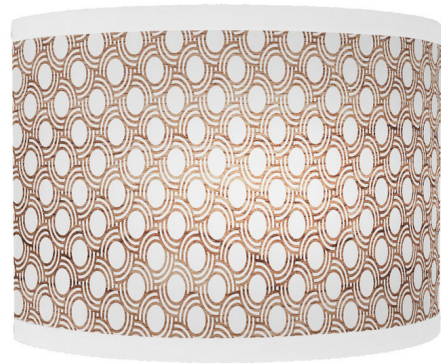

Lightology

lightology.com
866-954-4489
04-28-26

Project: _____

Company: _____

Location: _____ Fixture Type: _____

SPEC #: **JEF1378418**

Approved On: _____ Approved By: _____

Coin Curved Wall Sconce

By jefdesigns

Description

A sea of warm, wood filled circles wrap around a crisp white shade. Printed on white linen and translucent when lit. With an integrated LED array, these uniquely shaped ADA Coin Wall Sconce provide warm illumination while adding an organic modern touch to your space.

Shown in brushed nickel / brown

Specifications

COLOR Brown
BODY FINISH Brushed Nickel
WATTAGE 17W
DIMMER Low Voltage Electronic
DIMENSIONS 10"W x 7.25"H x 4"D
INTEGRATED LED MODULE 1 x LED/17W/120V LED
COUNTRY OF ORIGIN United States

Technical Information

COLOR RENDERING 90 CRI
LAMP COLOR 2700K
LUMENS/WATT 60.00
LUMINOUS FLUX 1020 lumens

CLICK TO VIEW PRODUCT

Notes: