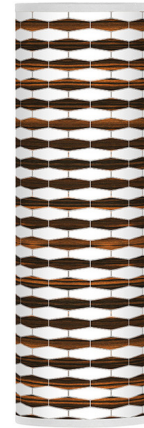

# Lightology

lightology.com  
866-954-4489  
07-04-26

Project: \_\_\_\_\_

Company: \_\_\_\_\_

Location: \_\_\_\_\_ Fixture Type: \_\_\_\_\_

SPEC #: **JEF1378535**

Approved On: \_\_\_\_\_ Approved By: \_\_\_\_\_

## Weave Tube Wall Sconce

By jefdesigns

### Description

Abundant wood-grain filled honeycomb cells are printed on crisp white linen and encircle a tube shade. The Weave Tube Wall Sconce is comprised of a minimal metal backplate and a printed linen shade, creating a sculptural column of light. May be installed both horizontally and vertically. This lamp provides warm illumination while adding an organic modern touch to your home.

### Specifications

COLOR	Ebony / Linen
BODY FINISH	Brushed Nickel
WATTAGE	17W
DIMMER	Standard 120V
DIMENSIONS	5"W x 16"H x 6"D
BULB NOT INCLUDED	1 x A19/Medium (E26)/17W/120V LED
COUNTRY OF ORIGIN	United States