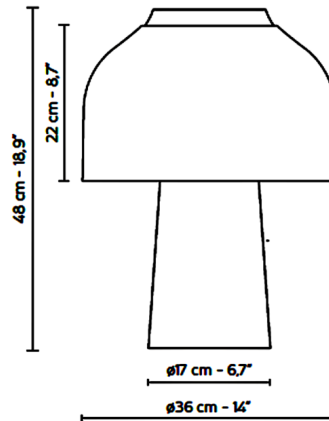

By Karman

Description

The Lilly Table Lamp pairs a glass dome shade with a tapered glass base for a unique look that will complement any interior. Lilly houses two bulbs, one in the top of the lamp and one in the base, to produce an ethereal glow. On/off switch on cord.

Shown in frosted white / frosted white

Specifications

COLOR	Frosted White
BODY FINISH	Frosted White
WATTAGE	36W
DIMMER	N/A
DIMENSIONS	14"W x 18.9"H
BULB NOT INCLUDED	2 x A19/Medium (E26)/18W/120V LED

CLICK TO VIEW PRODUCT