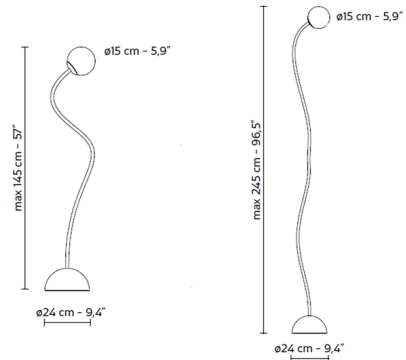

The Moony Floor Lamp features a flexible stem covered in a white canvas stocking for a minimalist look with an understated texture. The stem supports a white PMMA globe shade, which can be positioned freely to provide general, ambient illumination or task lighting for reading. A dome-shaped concrete base provides stability. On/off switch located on cord.

Shown in white / white

Specifications

| | |
|-------------------|----------------------------------|
| COLOR | White |
| BODY FINISH | White |
| WATTAGE | 7W |
| DIMMER | N/A |
| DIMENSIONS | . 9.4"W x 57"H |
| BULB NOT INCLUDED | 1 x A19/Medium (E26)/7W/120V LED |