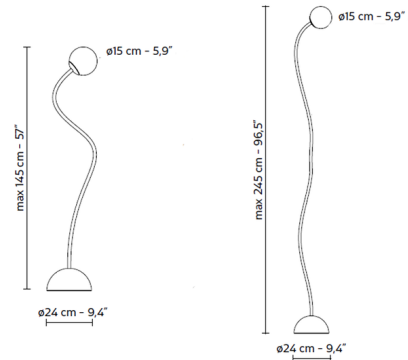

The Moony Floor Lamp features a flexible stem covered in a white canvas stocking for a minimalist look with an understated texture. The stem supports a white PMMA globe shade, which can be positioned freely to provide general, ambient illumination or task lighting for reading. A dome-shaped concrete base provides stability. On/off switch located on cord.

Shown in white / white

Specifications

COLOR	White
BODY FINISH	White
WATTAGE	7W
DIMMER	N/A
DIMENSIONS 9.4"W x 57"H
BULB NOT INCLUDED	1 x A19/Medium (E26)/7W/120V LED

CLICK TO VIEW PRODUCT

Notes: